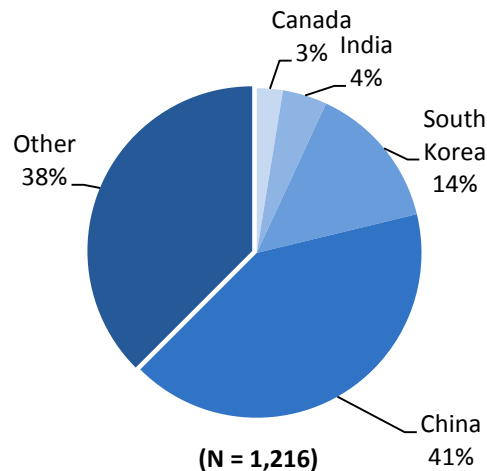

Undergraduate International Enrollment