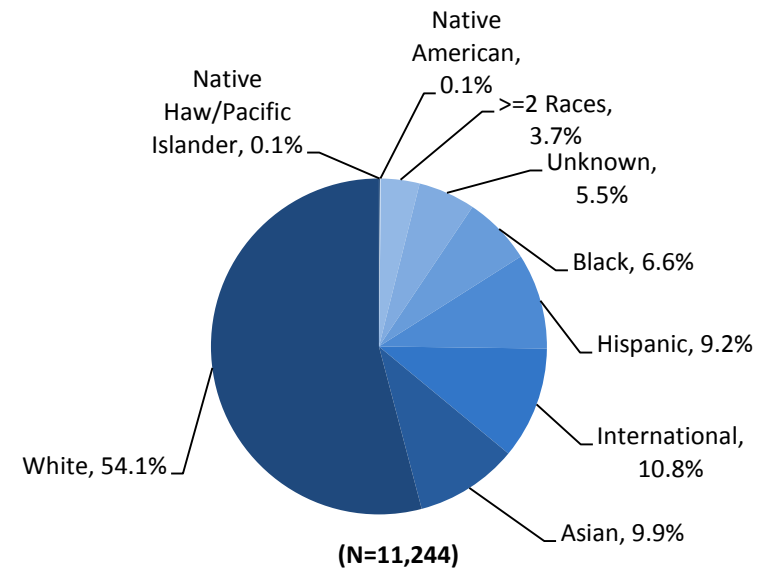

Undergraduate Fact Sheet

GW: Freshmen Admissions

	2013	2014	2015	2016
Admit Rate	34.39%	43.79%	46.46%	40.21%
Yield Rate	31.44%	28.93%	28.09%	24.64%

Freshmen Entrance Scores:				
	2013	2014	2015	2016
SAT Math	660	650	650	650
SAT Verbal	640	640	640	640
SAT Writing	650	650	650	650
SAT Total w/Writing	1950	1950	1940	1950
ACT	29	29	29	30

2016 GW Students: Gender

Undergraduate International Enrollment

2016 GW Students : Race and Ethnicity

	Undergraduate Students: Graduation Rates				
	Cohort Year				
	2008	2009	2010	2011	2012
GW Graduation					
4 year graduation	72.37%	75.5%	75.9%	72.0%	72.7%
5 year graduation	77.98%	81.7%	82.3%	77.9%	
6 year graduation	79.46%	82.9%	83.5%		