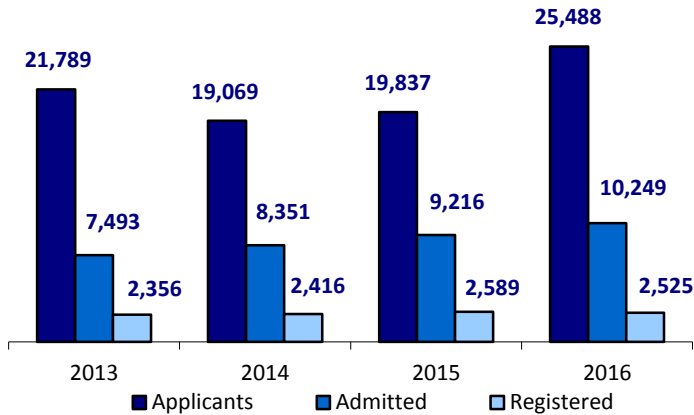

Undergraduate Fact Sheet

GW: Freshmen Admissions

	2013	2014	2015	2016
Admit Rate	34.39%	43.79%	46.46%	40.21%
Yield Rate	31.44%	28.93%	28.09%	24.64%

Freshmen Entrance Scores:				
	2013	2014	2015	2016
SAT Math	660	650	650	650
SAT Verbal	640	640	640	640
SAT Writing	650	650	650	650
SAT Total w/Writing	1950	1950	1940	1950
ACT	29	29	29	30