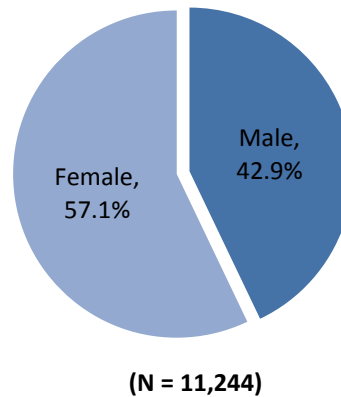

2016 GW Students: Gender