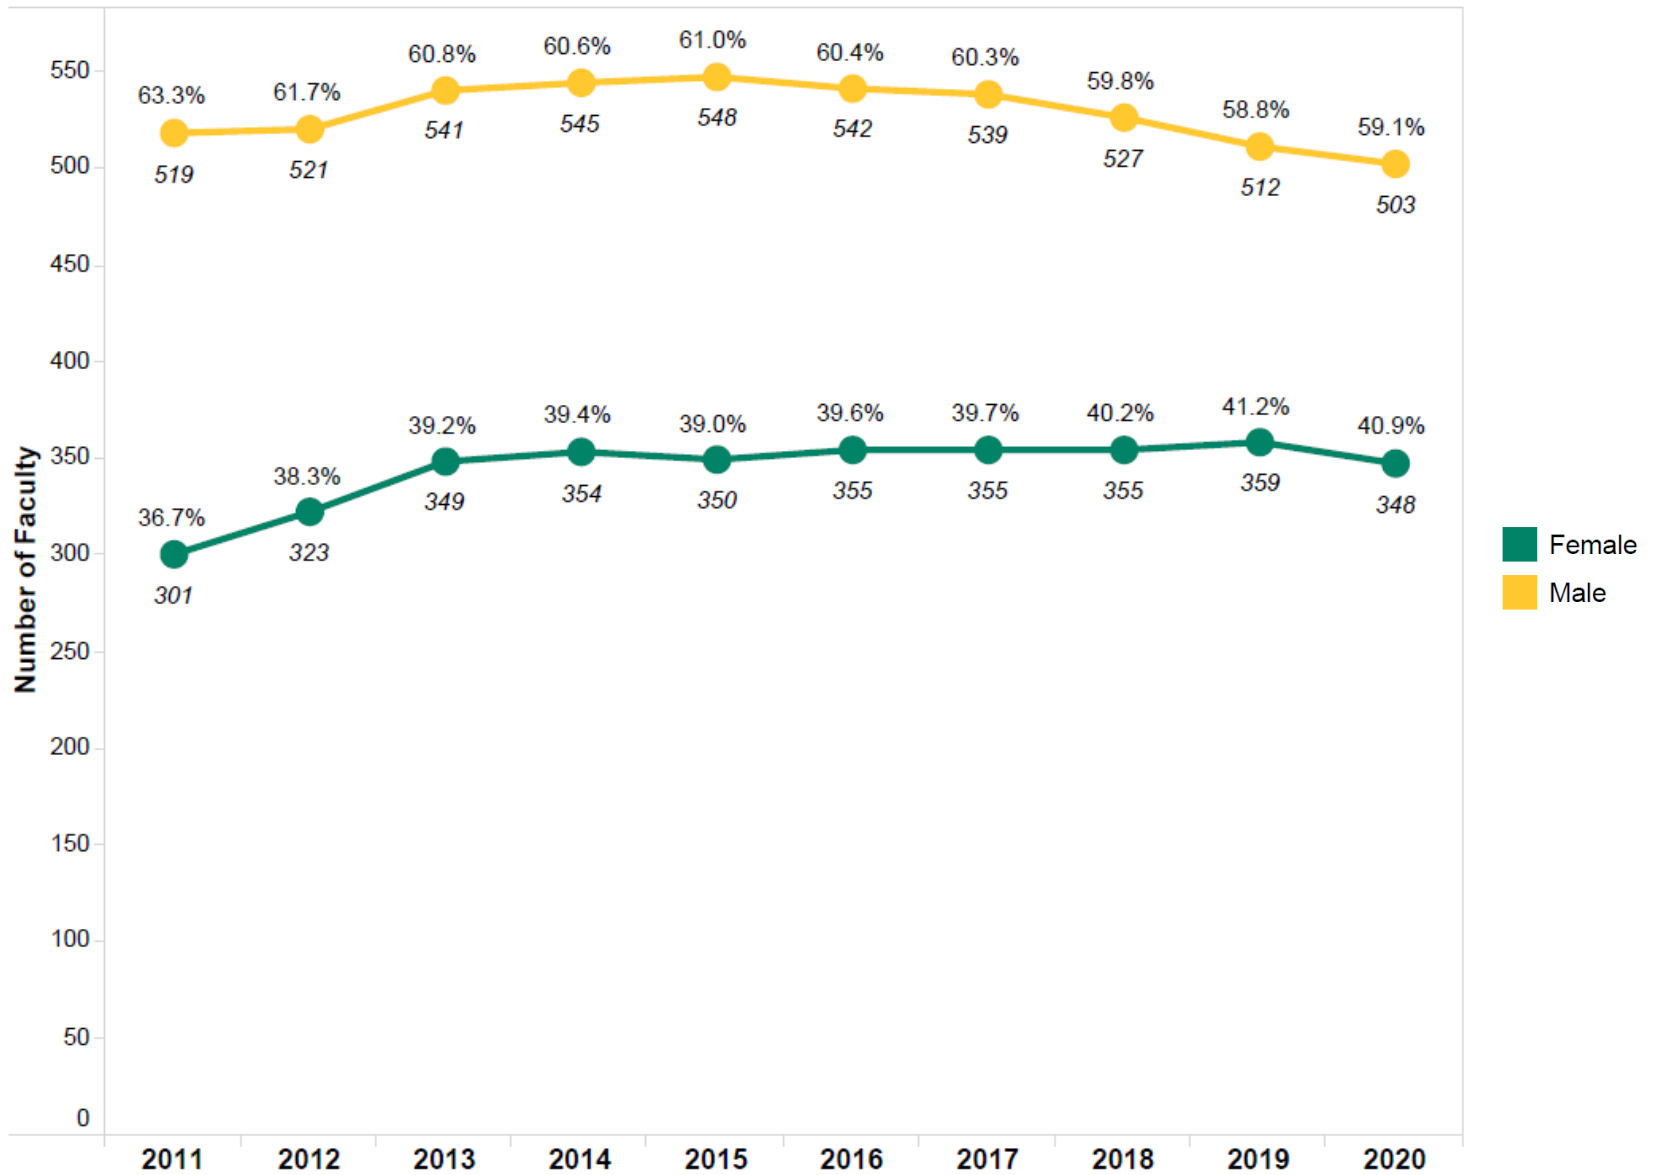

Number and Percentage of Regular Active Status Faculty By Tenure Status

Number and Percentage of Tenured/Tenure-Track Female and Male Faculty

Number and Percentage of Non-Tenure Track Female and Male Faculty

Number and Percentage of Tenured/Tenure-Track Faculty by Race/ Ethnicity

Number and Percentage of Non-Tenure-Track Faculty by Race and Ethnicity