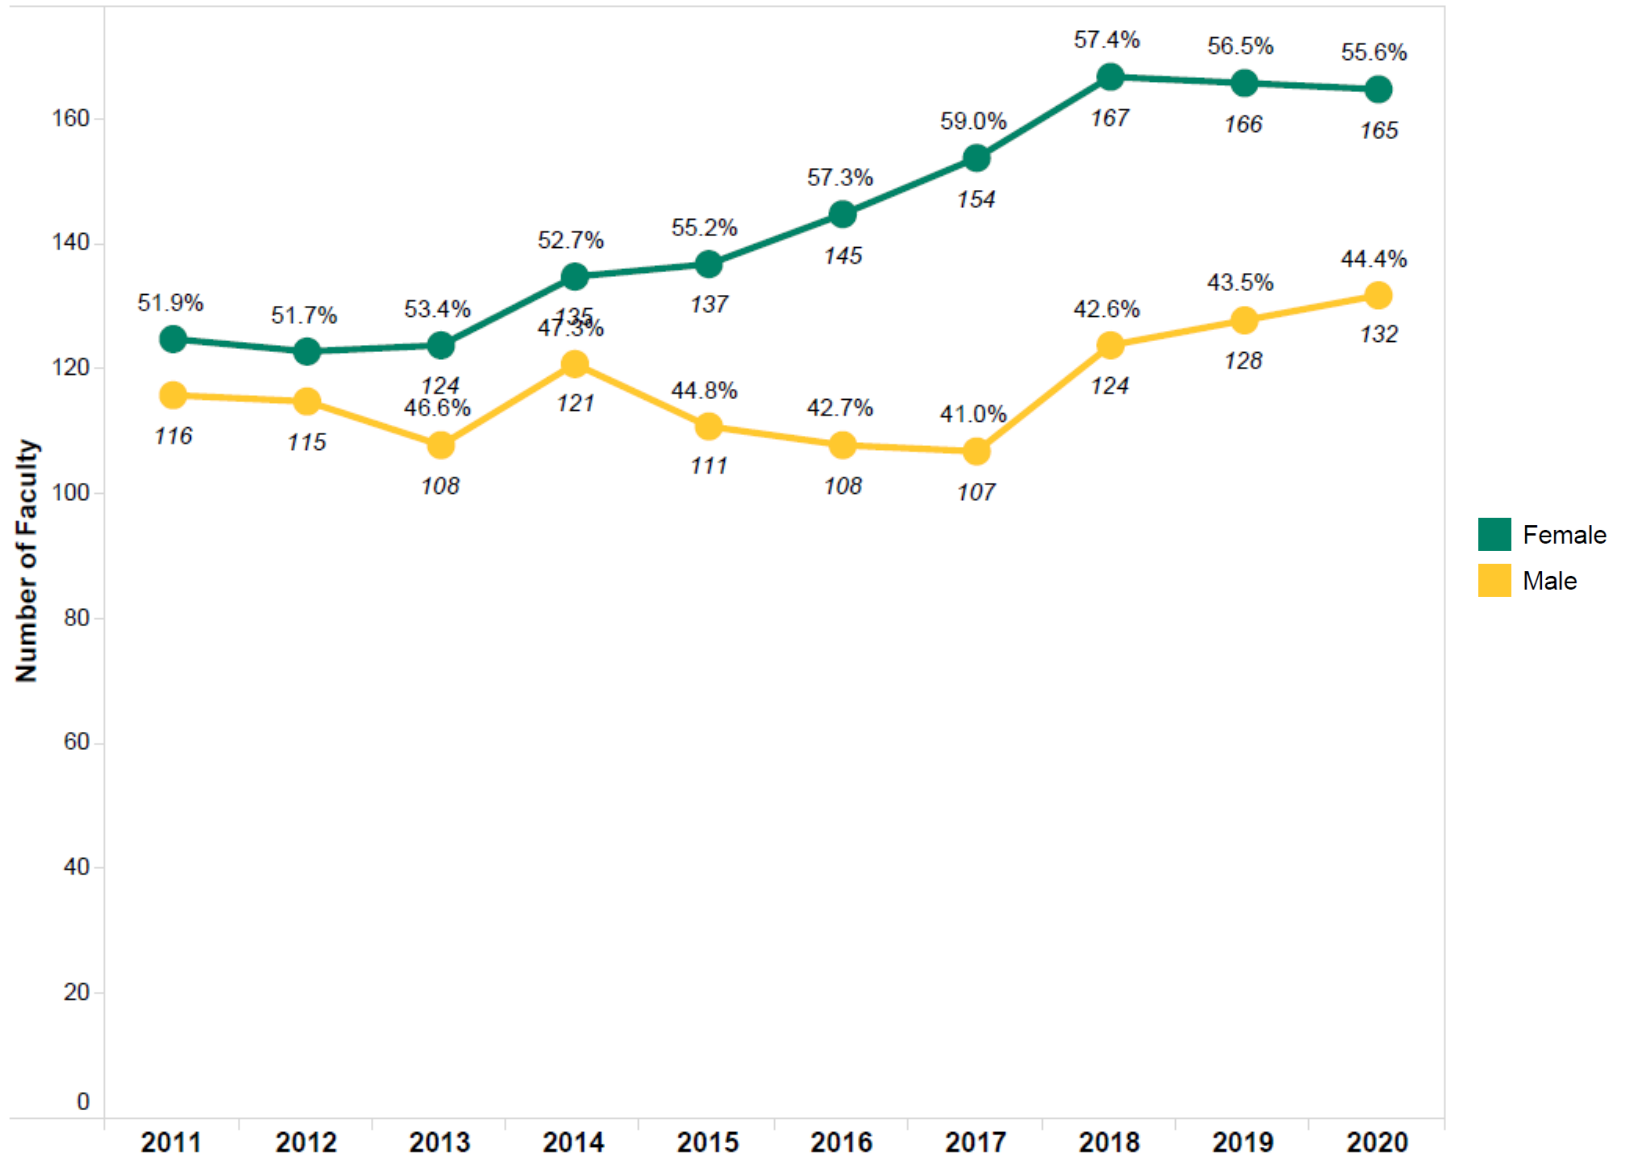

Number and Percentage of Regular Active Status Faculty By Tenure Status

Number and Percentage of Tenured/Tenure-Track Female and Male Faculty

Number and Percentage of Non-Tenure Track Female and Male Faculty

Number and Percentage of Tenured/Tenure-Track Faculty by Race/ Ethnicity

Number and Percentage of Non-Tenure-Track Faculty by Race and Ethnicity