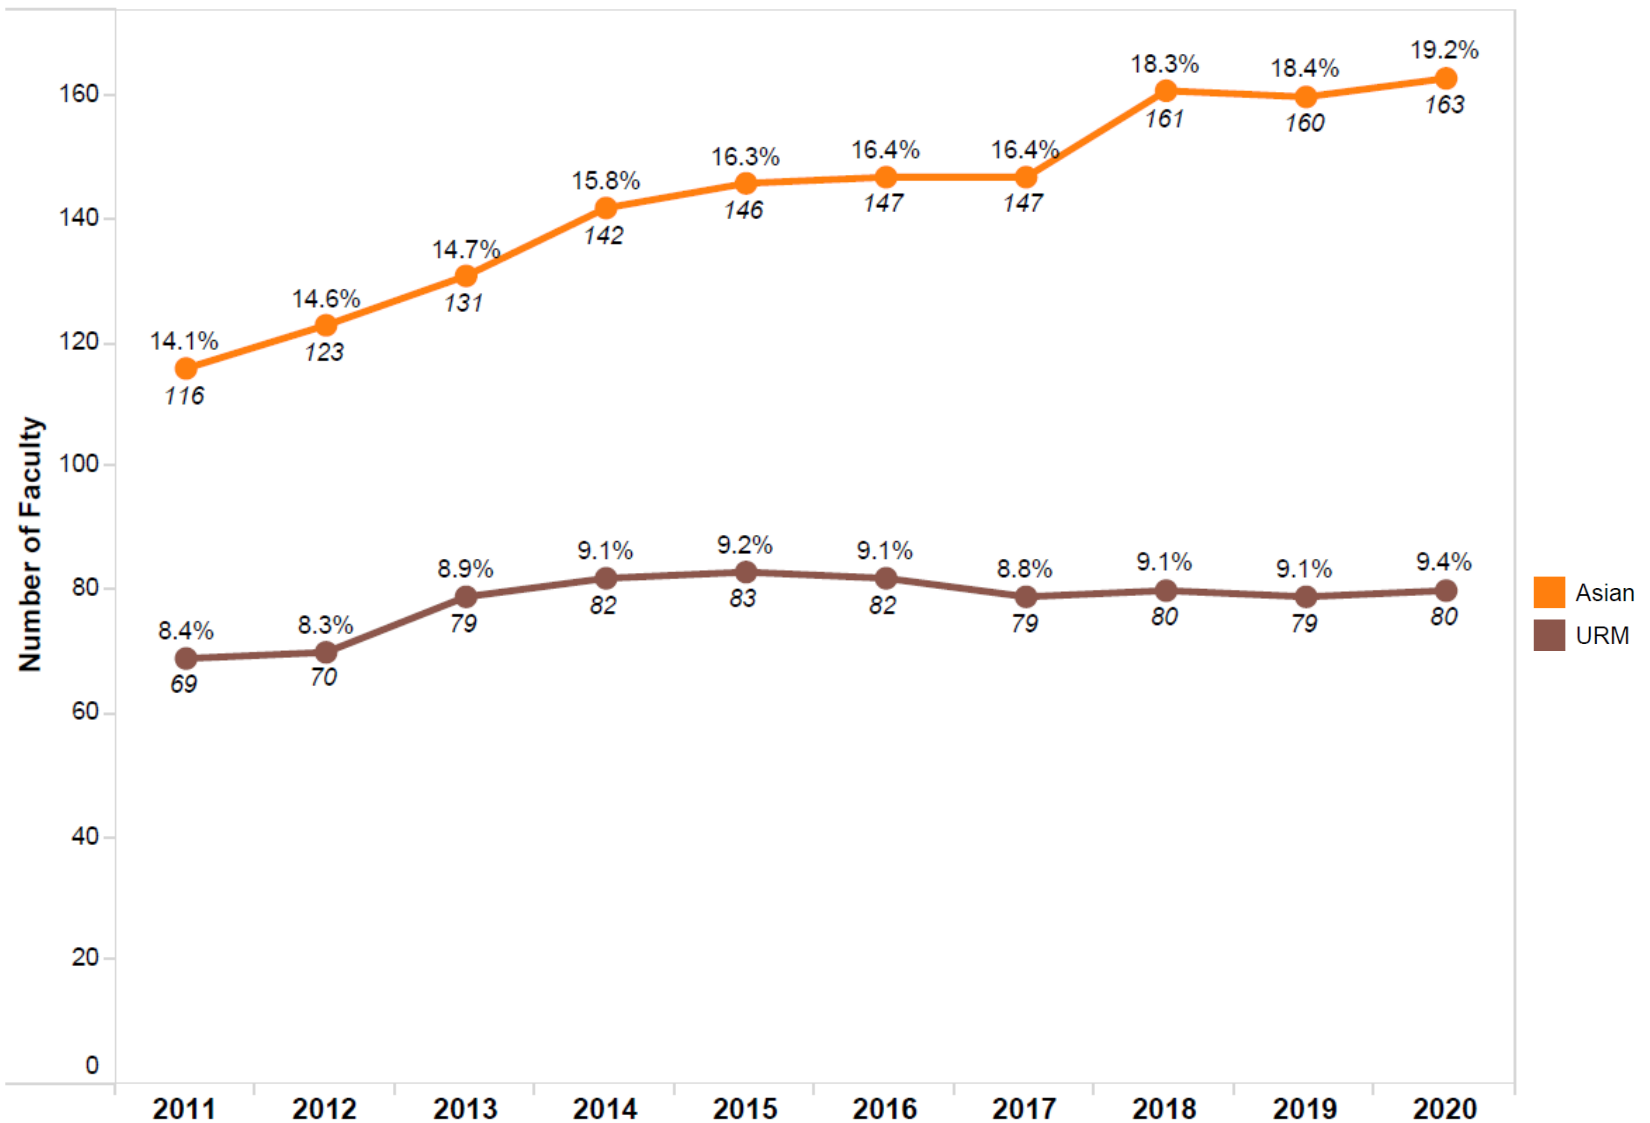

Number and Percentage of Regular Active Status Faculty By Tenure Status

Number and Percentage of Tenured/Tenure-Track Female and Male Faculty

Number and Percentage of Non-Tenure Track Female and Male Faculty

Number and Percentage of Tenured/Tenure-Track Faculty by Race/ Ethnicity

Number and Percentage of Non-Tenure-Track Faculty by Race and Ethnicity