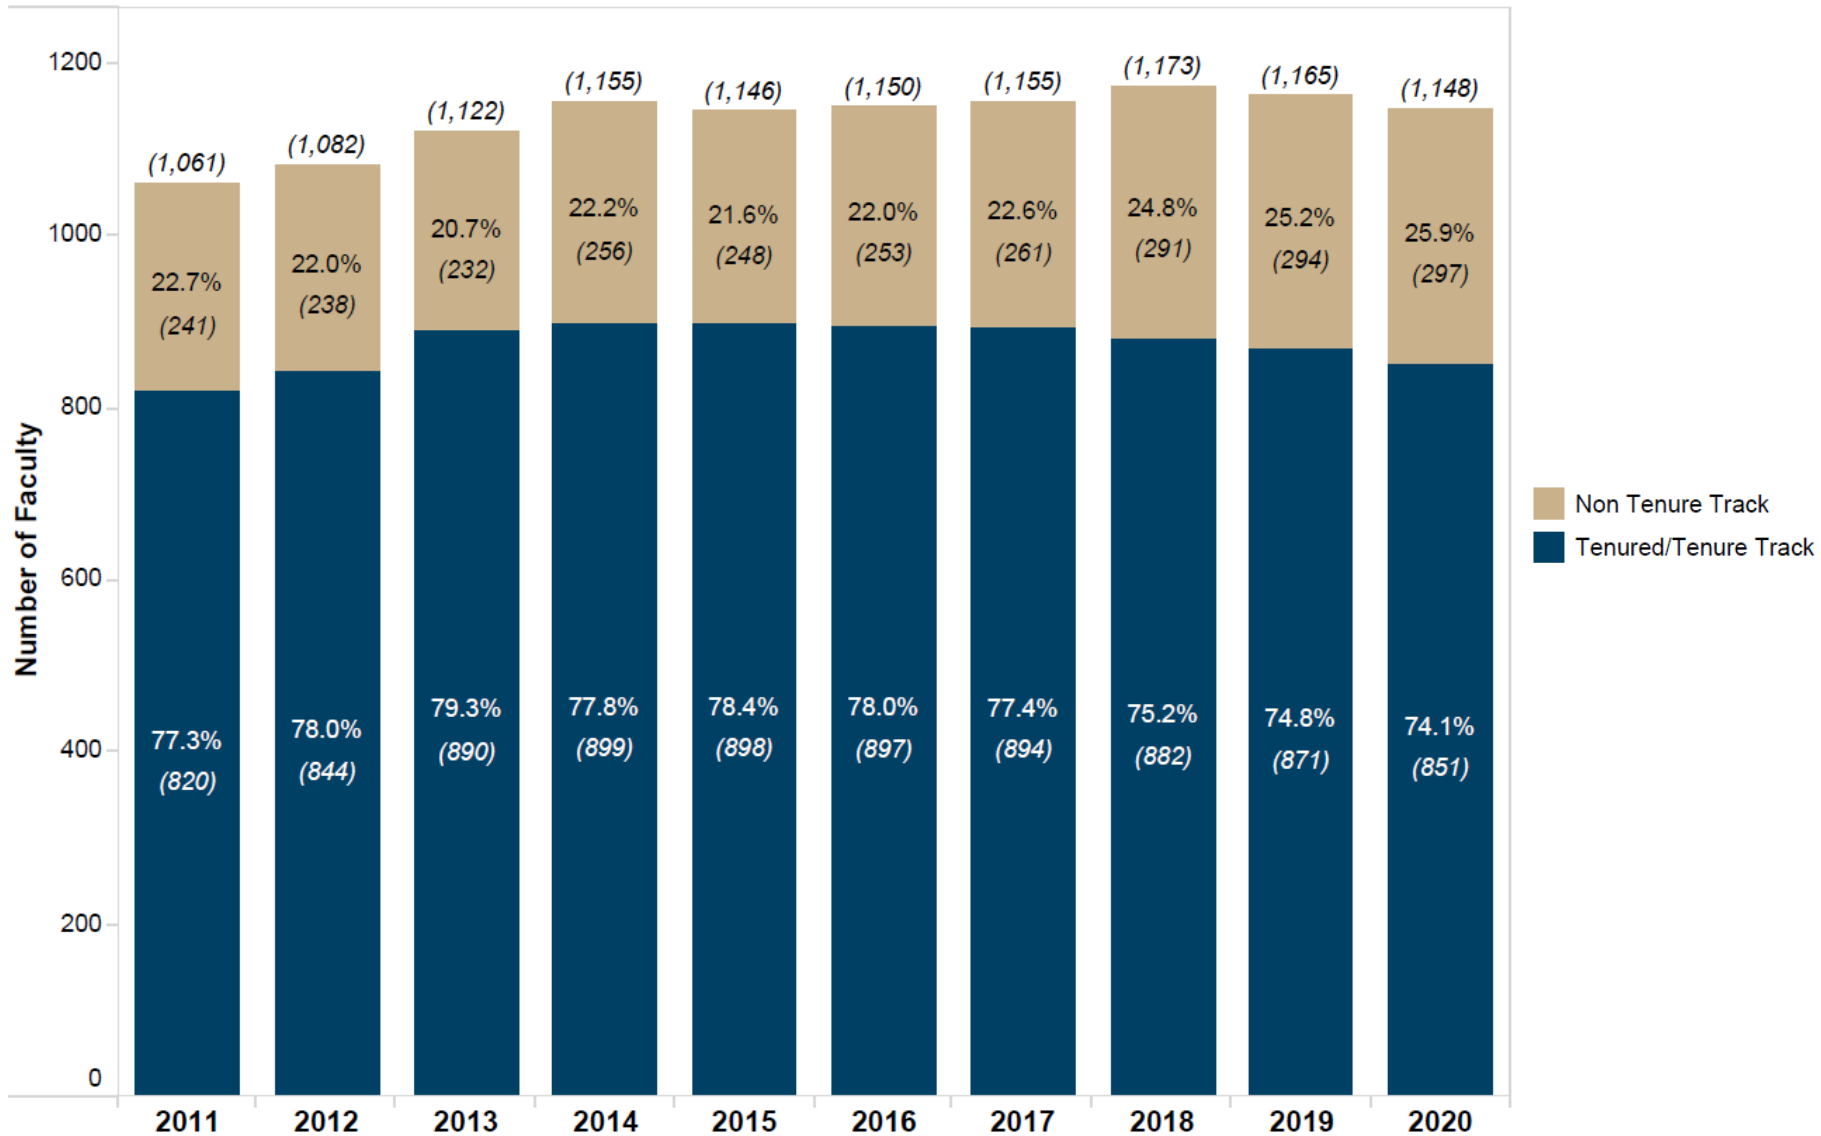

Number and Percentage of Regular Active Status Faculty By Tenure Status

Number and Percentage of Tenured/Tenure-Track Female and Male Faculty

Number and Percentage of Non-Tenure Track Female and Male Faculty

Number and Percentage of Tenured/Tenure-Track Faculty by Race/ Ethnicity

Number and Percentage of Non-Tenure-Track Faculty by Race and Ethnicity