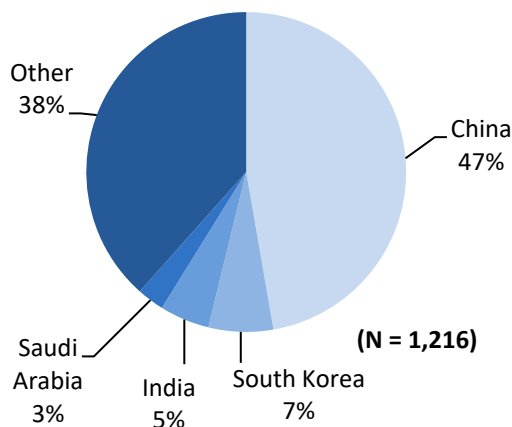

Undergraduate Students: Graduation Rates

	Cohort Year				
	2011	2012	2013	2014	2015
GW Graduation					
4 year graduation	72.80%	73.90%	75.60%	79.10%	76.20%
5 year graduation	78.80%	79.90%	80.80%	83.60%	
6 year graduation	80.60%	82.10%	82.20%		

This report was prepared by:

The Office of Institutional Research and Planning

<https://irp.gwu.edu/>