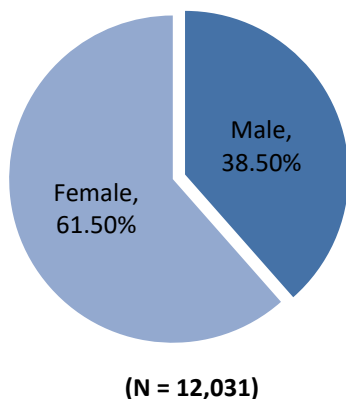

### Undergraduate Fact Sheet

GW: Freshmen Admissions

	2016	2017	2018	2019
Admit Rate	40.21%	40.98%	41.87%	40.84%
Yield Rate	24.64%	23.60%	25.63%	23.77%

Freshmen Entrance Scores:

	2017	2018	2019
SAT Evid-Based Read/Write	680	680	680
SAT Math	680	690	700
ACT Composite	30	31	31

2019 GW Students: Gender

2019 GW Students : Race and Ethnicity

Undergraduate International Enrollment

Undergraduate Students: Graduation Rates

	Cohort Year				
	2011	2012	2013	2014	2015
GW Graduation					
4 year graduation	72.80%	73.90%	75.60%	79.10%	76.20%
5 year graduation	78.80%	79.90%	80.80%	83.60%	
6 year graduation	80.60%	82.10%	82.20%		