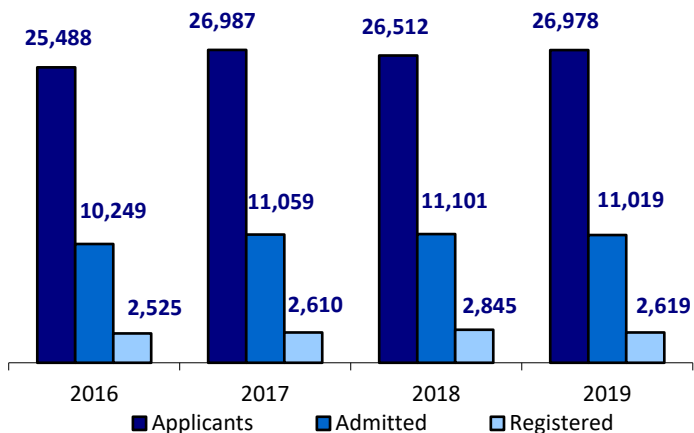

### Undergraduate Fact Sheet

GW: Freshmen Admissions

	2016	2017	2018	2019
Admit Rate	40.21%	40.98%	41.87%	40.84%
Yield Rate	24.64%	23.60%	25.63%	23.77%

Freshmen Entrance Scores:

	2017	2018	2019
SAT Evid-Based Read/Write	680	680	680
SAT Math	680	690	700
ACT Composite	30	31	31

2019 GW Students: Gender

2019 GW Students : Race and Ethnicity

Undergraduate International Enrollment

Undergraduate Students: Graduation Rates

	Cohort Year				
	2011	2012	2013	2014	2015
GW Graduation					
4 year graduation	72.80%	73.90%	75.60%	79.10%	76.20%
5 year graduation	78.80%	79.90%	80.80%	83.60%	
6 year graduation	80.60%	82.10%	82.20%		