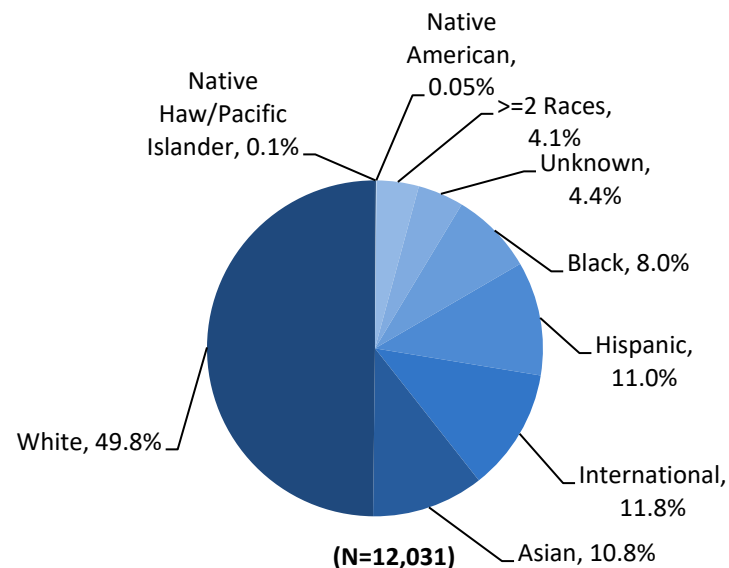

### Undergraduate Fact Sheet

GW: Freshmen Admissions

	2016	2017	2018	2019
Admit Rate	40.21%	40.98%	41.87%	40.84%
Yield Rate	24.64%	23.60%	25.63%	23.77%

Freshmen Entrance Scores:

	2017	2018	2019
SAT Evid-Based Read/Write	680	680	680
SAT Math	680	690	700
ACT Composite	30	31	31

2019 GW Students: Gender

2019 GW Students : Race and Ethnicity

Undergraduate International Enrollment

Undergraduate Students: Graduation Rates

	Cohort Year				
	2011	2012	2013	2014	2015
GW Graduation					
4 year graduation	72.80%	73.90%	75.60%	79.10%	76.20%
5 year graduation	78.80%	79.90%	80.80%	83.60%	
6 year graduation	80.60%	82.10%	82.20%		